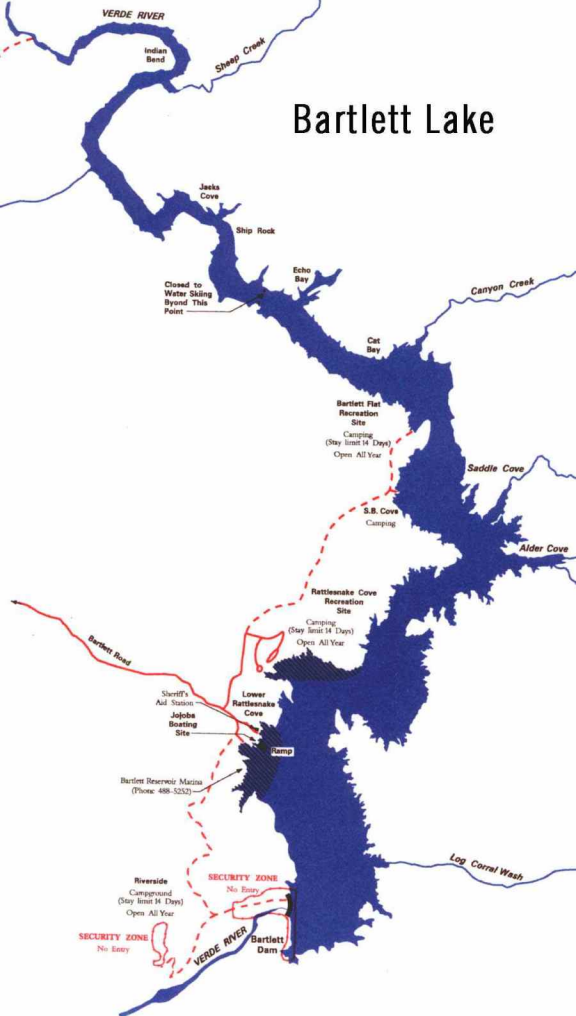

Bartlett Lake

SECURITY ZONE
No Entry

SECURITY ZONE
No Entry

Bartlett Flat Recreation Site
Camping
(Stay limit 14 Days)
Open All Year

Rattlesnake Cove Recreation Site
Camping
(Stay limit 14 Days)
Open All Year

Bartlett Reservoir Marina
(Phone: 488-5252)

Riverside
Campground
(Stay limit 14 Days)
Open All Year

Bartlett Dam

Bartlett Road

Sheriff's Aid Station
Jojoba Boating Site

Lower Rattlesnake Cove

Ramp

VERDE RIVER

Indian Bend

Sheep Creek

Jacks Cove

Ship Rock

Echo Bay

Cat Bay

Canyon Creek

Saddle Cove

Alder Cove

Log Corral Wash